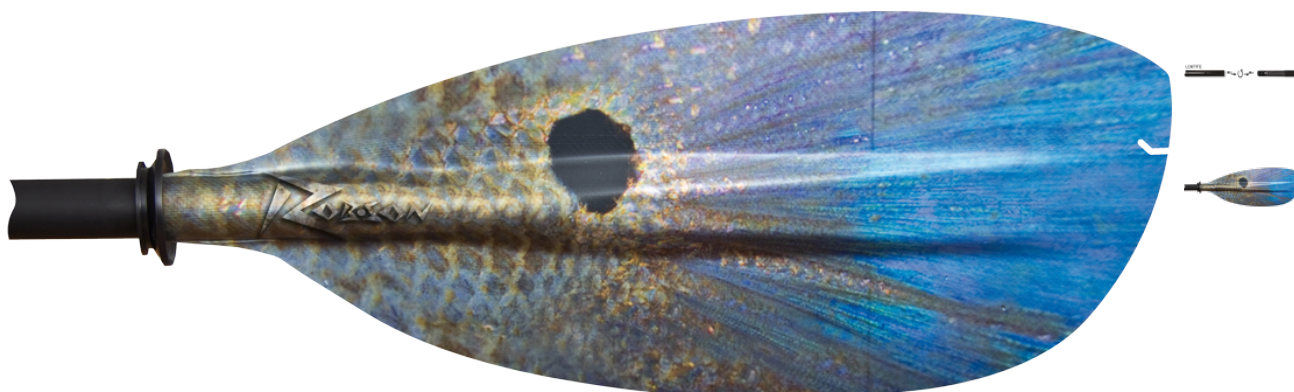

REDFISH

ABOUT REDFISH

Designed specifically for kayak fishing. Lightweight to make a long day of kayak fishing more bearable. Cool redfish graphics. Notched tip for releasing stuck hooks.

FEATURES

Length	240 - 260 cm
Shaft	Fiberglass, Ø 29 mm, Loktite
Blade	44 x 19 cm, Medium, 660 cm ²
Blade material	Flow Tech Foam Core
Approx weight	1000 g
Size	No
volume	No